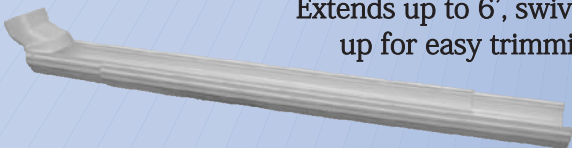

The traditional look...

DuraSpout Vinyl Downspout

that won't have you bent out of shape!

- Traditional look of metal downspout
- For use with vinyl or metal gutter systems
- Will not corrode, dent or scratch
- Limited Lifetime Warranty

Standard 2" x 3"
or
Large Capacity 3" x 4"

Downspout

Downspout Elbow
A-Style

Downspout Elbow
B-Style

Downspout Elbow
A to B-Style

Downspout
Bracket

Downspout
Coupler

Adjust-A-Spout Splashblock
Extends up to 6', swivels 180° and flips
up for easy trimming and mowing.