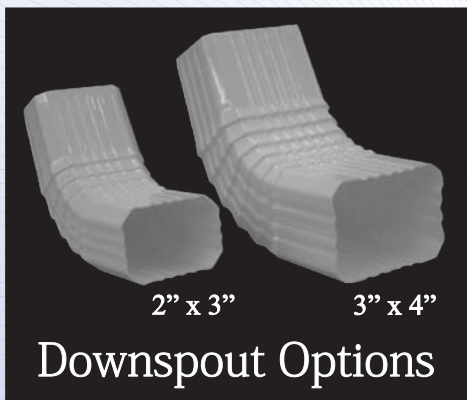

The traditional look...

DuraSpout Vinyl Downspout

that won't have you bent out of shape!

- Traditional look of metal downspout
- For use with vinyl or metal gutter systems
- Will not corrode, dent or scratch
- Limited Lifetime Warranty

Standard 2" x 3"
or
Large Capacity 3" x 4"

Downspout

Downspout Elbow
A-Style

Downspout Elbow
B-Style

Downspout Elbow
A to B-Style

Downspout
Bracket

Downspout
Coupler

Adjust-A-Spout Splashblock
Extends up to 6', swivels 180° and flips
up for easy trimming and mowing.