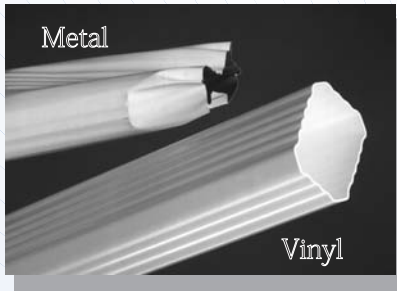

The traditional look...

DuraSpout Vinyl Downspout

that won't have you bent out of shape!

- Traditional look of metal downspout
- For use with vinyl or metal gutter systems
- Will not corrode, dent or scratch
- Limited Lifetime Warranty

Standard 2" x 3"
or
Large Capacity 3" x 4"

Downspout

Downspout Elbow
A-Style

Downspout Elbow
B-Style

Downspout Elbow
A to B-Style

Downspout
Bracket

Downspout
Coupler

Adjust-A-Spout Splashblock
Extends up to 6', swivels 180° and flips
up for easy trimming and mowing.